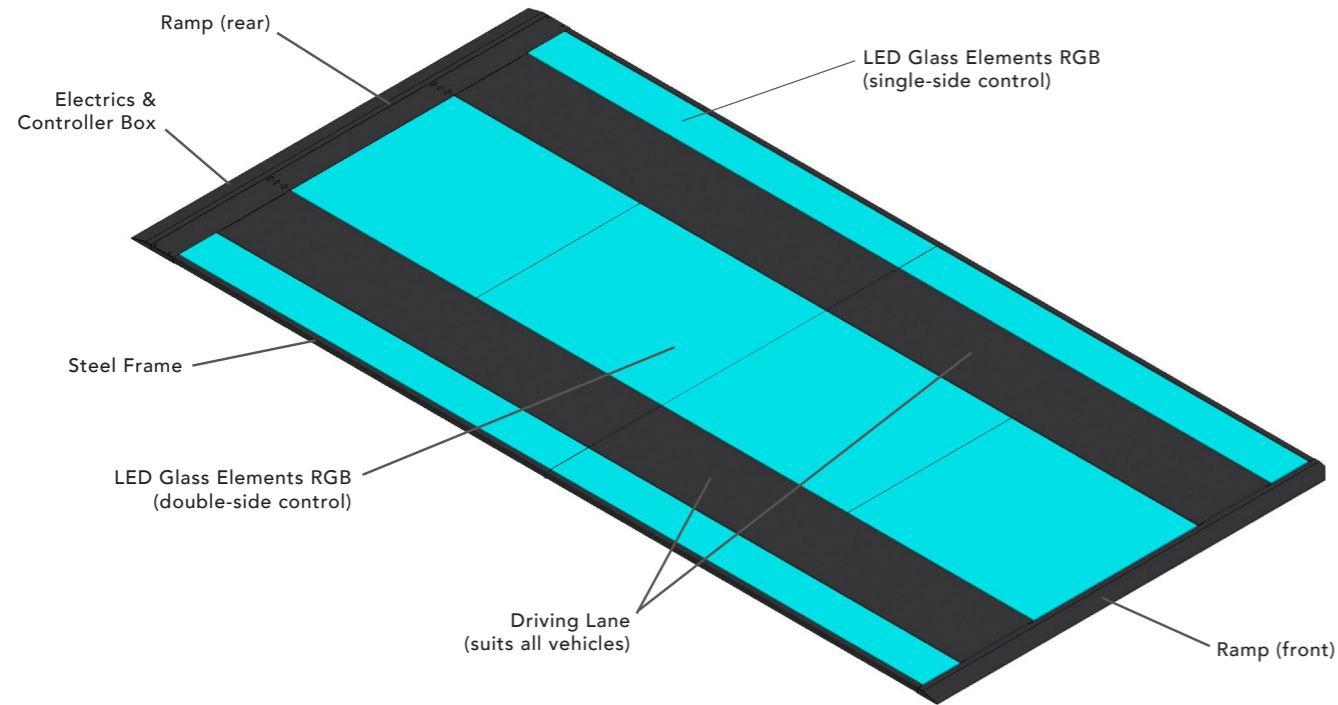

Modern & nifty design

VELOTHRONE

Techsheat

Send us your request:
shop@carthrone.de

CONSTRUCTION ||| Elegant and slim industrial design

Frame made of steel in matt black powder-coated, two-sided access ramp at the front and rear, solid structure for long-lasting use, fixed or screwed to the building floor, invisible screwing of the frame elements, two internal lane elements with a load of up to 3 tons

GLASS ||| Exceptional and individual lighting experience

LED RGB glass elements, front window made of safety glass with matt white film, accessible for people, separate or simultaneous control of the glass elements each with a slim transformer and controller

CONTROL ||| Remote Color Control

Control via smartphone app (iOS or Android) for individual coloring, moods and modes

TECHNICAL DATA

CarThrone P1 5420 x 2670 x 32 mm (LxWxH)
approx. 270 kg frame +170 kg glass elements, 430 watts

Electrical Details:

230V power connection (Schuko), cable length 3m
Water-proof glass elements, 28,8W/m RGB LED
Separate color control

Driving Lane Upgrade:

Showroom Version (M): Made of Metall
Storage Version (R): Made of Rubber