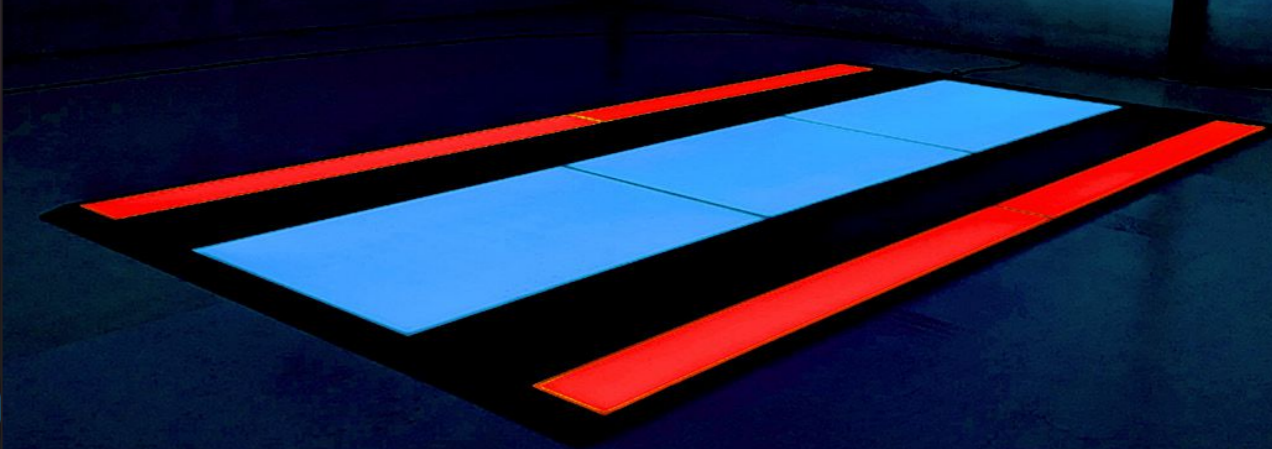

A dream Throne
of every car.