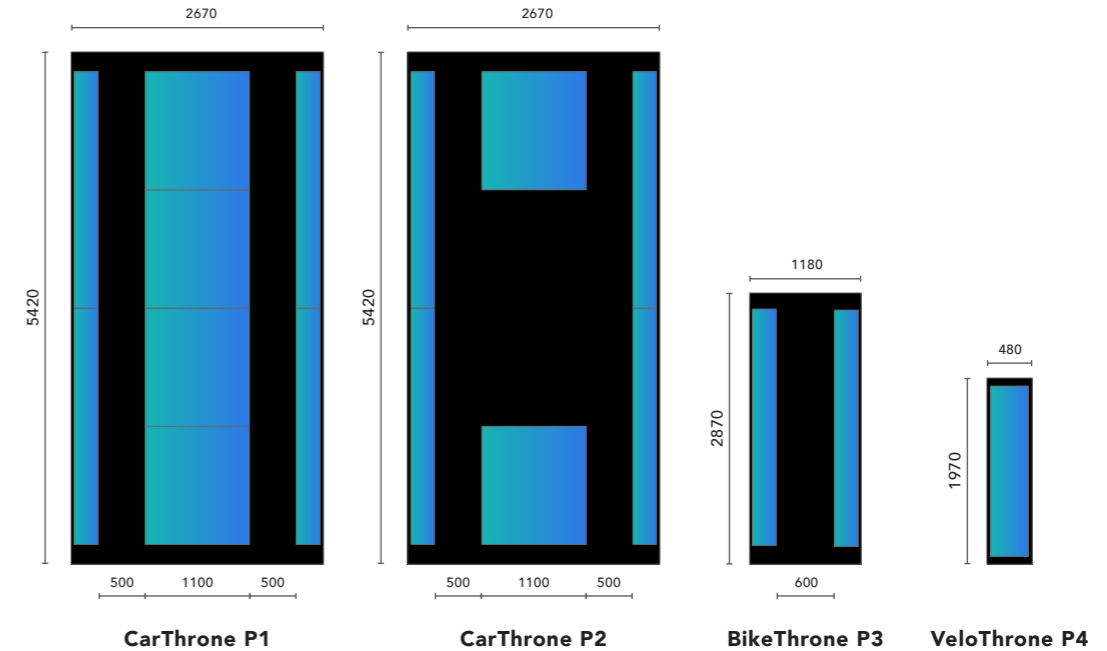

Driving Lane Upgrade:

Showroom Version (M): Made of Metall
Storage Version (R): Made of Rubber

Visit our website
www.thethrone.store