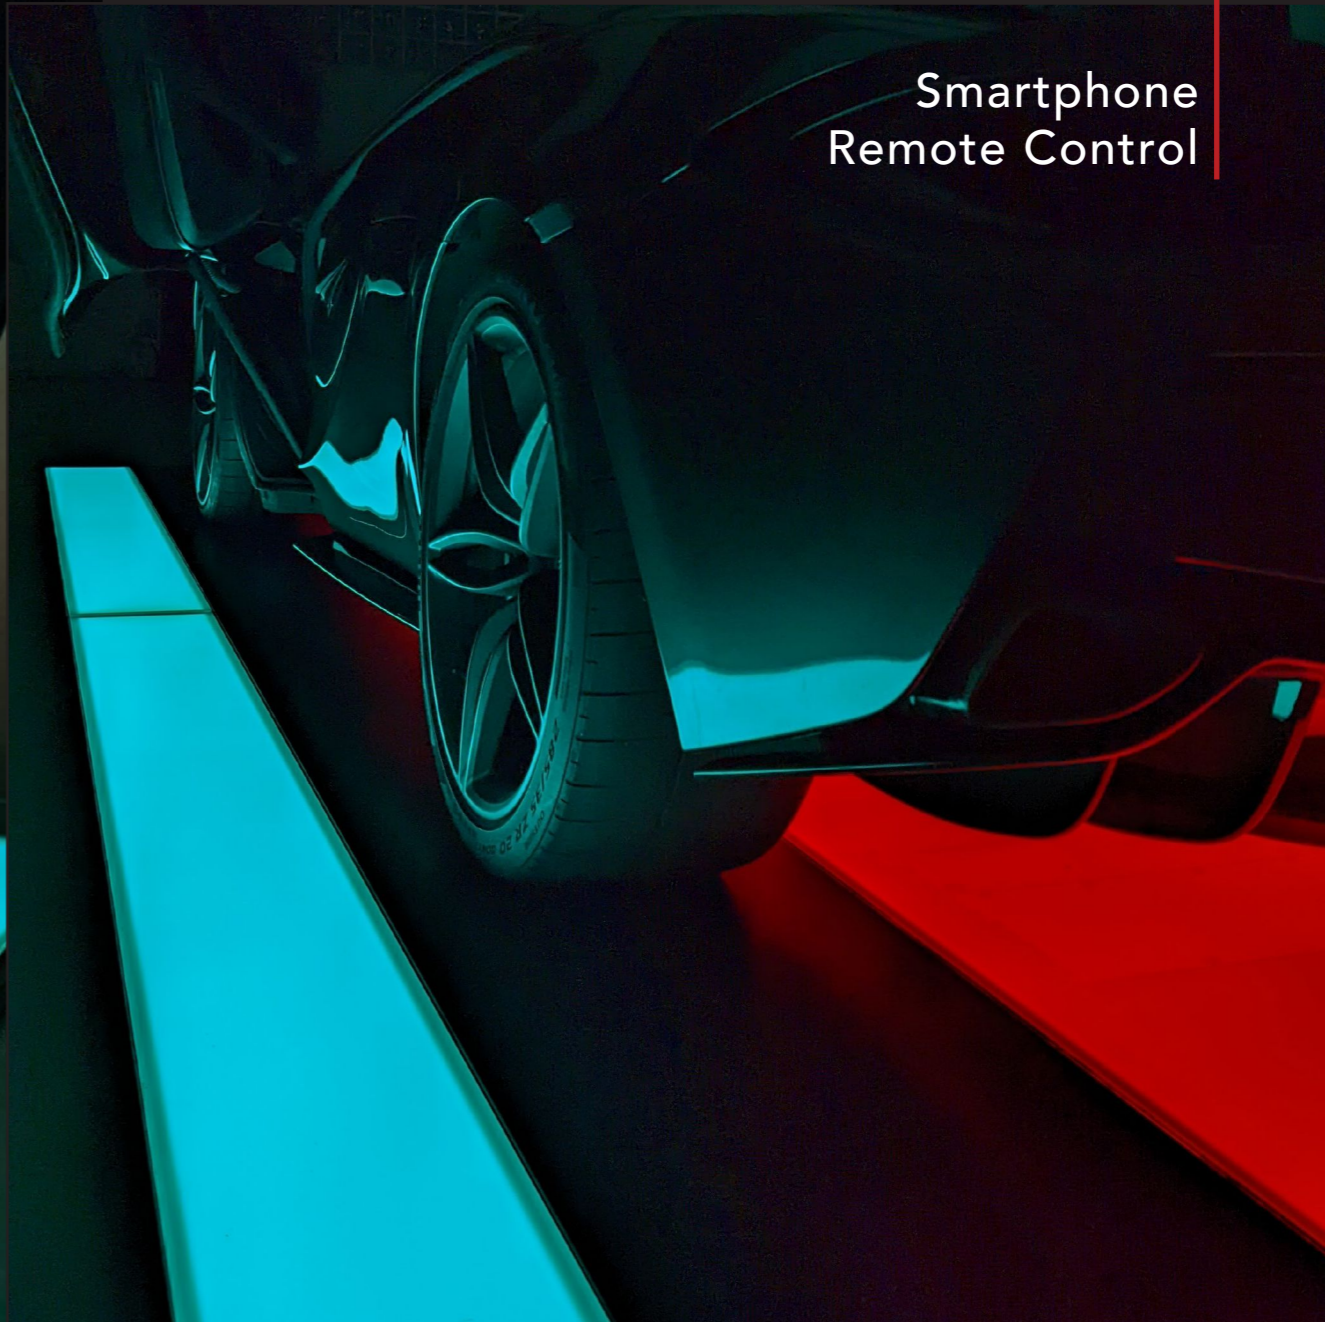

VELOTHRONE

CARTHRONE

BIKETHRONE

VELOTHRONE

Simply perfect, for your passion

CARTHRONE

Smartphone
Remote Control

CARTHRONE

Modern & nifty design

VELOTHRONE

Techsheat

Send us your request:
shop@carthrone.de

CONSTRUCTION ||| Elegant and slim industrial design

Frame made of steel in matt black powder-coated, two-sided access ramp at the front and rear, solid structure for long-lasting use, fixed or screwed to the building floor, invisible screwing of the frame elements, two internal lane elements with a load of up to 3 tons

GLASS ||| Exceptional and individual lighting experience

LED RGB glass elements, front window made of safety glass with matt white film, accessible for people, separate or simultaneous control of the glass elements each with a slim transformer and controller