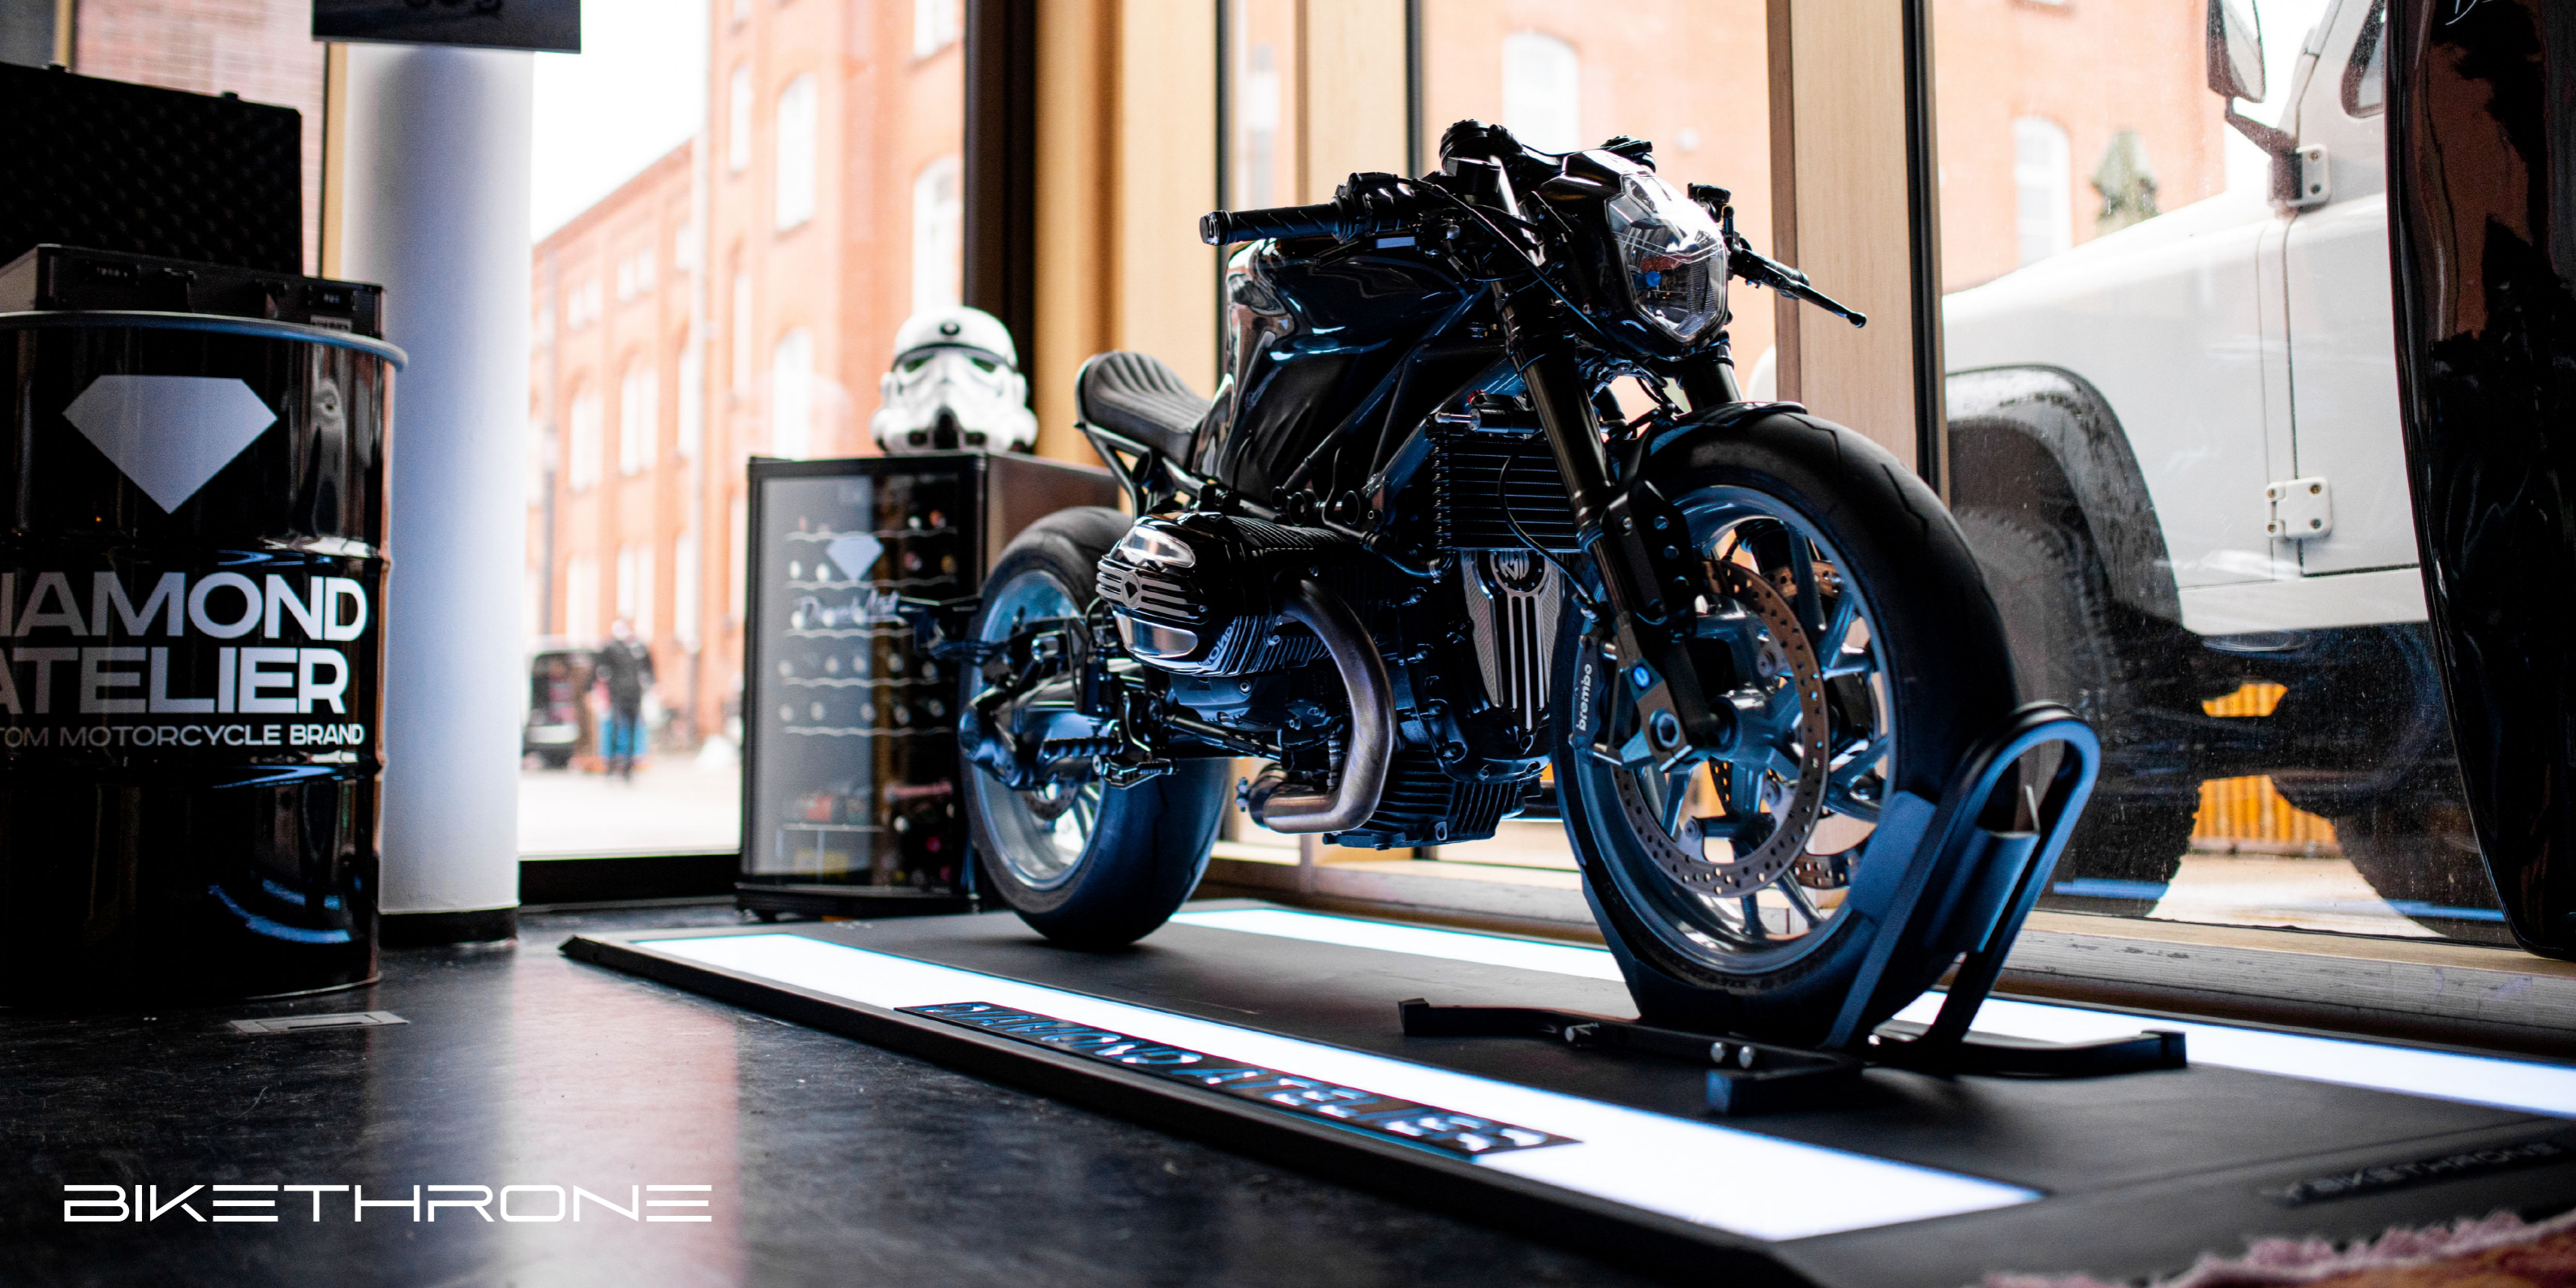

THE THRONE STORE

Exclusive Illumination

Introducing the unique and outstanding
CarThrone | BikeThrone | VeloThrone

It's time to rediscover your passion!

CARTHRONE

up to 580 Watt RGB LEDs
Individual illumination

A dream Throne
of every car.

CARTHRONE

BIKETHRONE

Your bicycle, in the right scene

VELOTHRONE

CARTHRONE

Developed & produced
in Germany

BIKETHRONE

VELOTHRONE

CARTHRONE

BIKETHRONE

VELOTHRONE

Simply perfect, for your passion

CARTHRONE

Smartphone
Remote Control

CARTHRONE

Modern & nifty design

VELOTHRONE

Techsheat

Send us your request:
shop@carthrone.de

CONSTRUCTION ||| Elegant and slim industrial design

Frame made of steel in matt black powder-coated, two-sided access ramp at the front and rear, solid structure for long-lasting use, fixed or screwed to the building floor, invisible screwing of the frame elements, two internal lane elements with a load of up to 3 tons